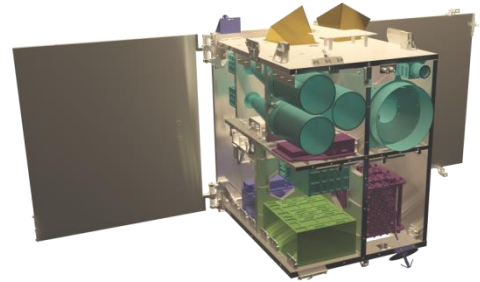

### Satellite image processing for the *Flying Laptop* Project

#### Motivation:

The small satellite *Flying Laptop* is built at the Institute of Space Systems at the University of Stuttgart and was launched July 2017 using a Russian Soyuz rocket. As scientific payload the satellite includes multiple camera systems for earth observation. The multispectral camera system (MICS) is taking pictures in three channels: green, red and near infrared. The panoramic camera (PAMCAM) is utilizing a color filter array to take colored images. Both systems deliver raw data, which is transmitted from orbit to ground without further processing.

#### Implementation:

Currently the raw images are stored in a NoSQL database to be fetched for further processing. This processing chain, including the image reception and the storing in the database, is implemented in a java application. All mentioned future measures should be embedded in this environment using suitable algorithms resulting in an image processing toolbox.