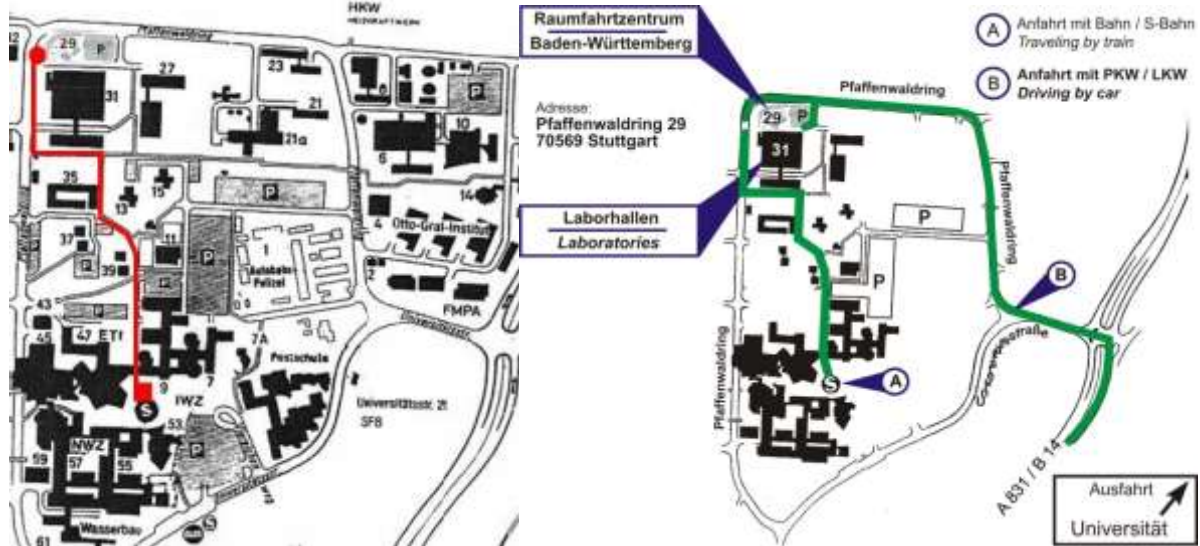

IRS Location

With the car:

Take the A831 from the Stuttgart motorway intersection in the direction of Stuttgart, south-center. Take the exit "Universität" and turn at the first traffic lights. You get to the point B of the site plan.

With the train:

From the central station walk down the stairs to the subway (indicated by a green S). Hop on one of the lines S1, S2 or S3 direction Herrenberg, Filderstadt or airport. Get off at the fourth stop "Universität". Leave the train station through the exit "University Center".

With the plane:

From Stuttgart Airport, go down the stairs to the subway (indicated by a green S). Hop on one of the lines S2, S3 Schorndorf or Backnang. Get off at the 7th Stop "Universität". Leave the train station through the exit "University Center".